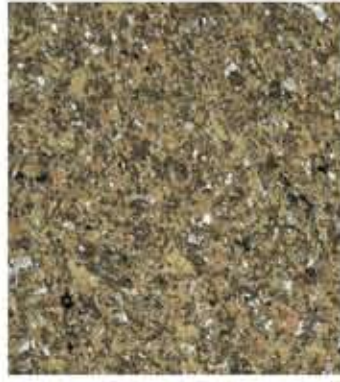

STONE-FLECKS ULTRA GREEN LINE

ECO-FRIENDLY ~ VOC COMPLIANT

572 White Vein

332 Landslide

138 Fossil

199 Granite

285 Cliff

277 Beach Sand

815 Galena

005 Fieldstone

198 Charcoal

829 Java

705 Midnight Sky

251 Clay

736 Desert Bone

194 Sandstone